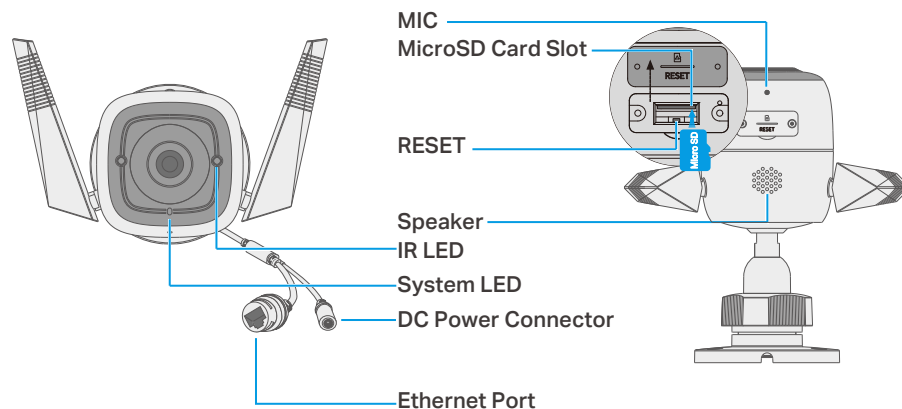

Video

- Video Compression: H.264
- Frame Rate: 15fps
- Video Streaming: 1296p

Activity Notifications

- Input Trigger: Motion detection, Line-Crossing Detection, Area Intrusion Detection, Camera Tampering
- Output Notification: Push notification

// Specifications

Hardware

- Port: Ethernet through RJ45 Port
- Button: RESET button
- LED: System LED, IR LED
- Adapter Input: 100-240 V, 50/60 Hz, 0.3 A
- Adapter Output: 9.0 V, 0.6 A (DC Power)
- External Storage: microSD card slot (Supports up to 128 GB)
- Dimensions (W x D x H): 5.6*4.1*2.5 in. (142.3*103.4*64.3 mm)