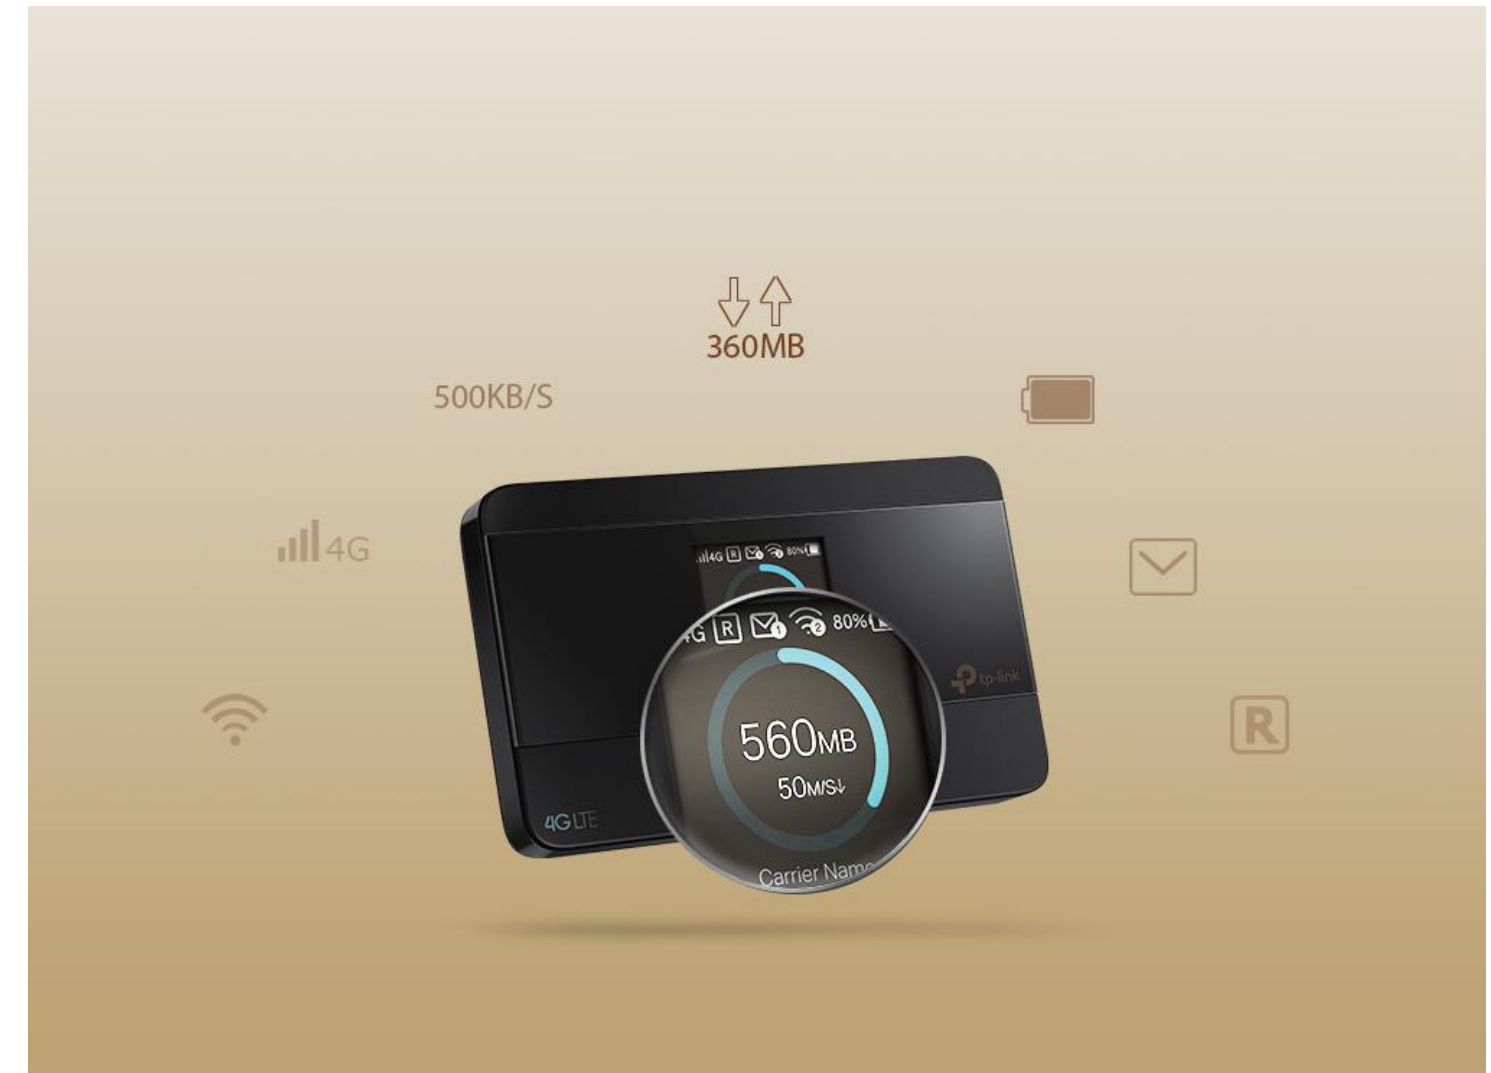

4G LTE Mobile Wi-Fi

Go Anywhere Connect Everywhere

M7350

4G 4G LTE
150Mbps

8h 8 Hours
Usage

M tpMiFi
App

Highlights

Artful Little Gadget for Life on the Go

The M7350 features a compact, elegant design very suitable for travel, business trips, outdoor activities or wherever you may be.

All useful info at a glance

The intuitive screen display of M7350 makes it easy to stay within your data budget and avoids going over the monthly data cap. The screen also displays other much more information of battery life, signal strength, Wi-Fi status, connected users and more.

Convenient Hotspot

- Insert and Play – Just insert a 4G SIM card to create your reliable personal Wi-Fi hotspot on the move
- 10 Wi-Fi devices – Instantly share 4G LTE connectivity with up to 10 Wi-Fi enabled devices – Tablets, mobile phones, laptops, game consoles and more

Specifications

Hardware

- Interfaces: Micro USB port, SIM card slot, Micro SD card slot
- Micro SD Card Reader: Up to 32GB
- Button: Menu button, Power button, Reset button
- Screen Display:
Traffic statistics, Wi-Fi status, User numbers, Network type (2G/3G/4G), Signal strength, Internet connection status, Messages, Battery meter, Wi-Fi name, Wi-Fi password
- External Power Supply: 5V/1A
- Dimensions (W x D x H): 4.2 × 2.6 × 0.6 in. (106 × 66 × 16mm)
- Antenna: Internal Antennas